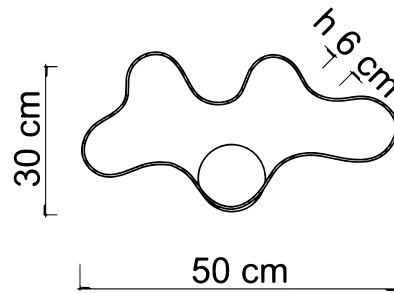

CLARA/P

ceiling/wall lamp

Abstract curves reminiscent of a cloud and how many shapes it can take.

And just like a cloud dresses the sky, Clara dresses the environment in which it is installed by decorating and giving a technical touch, thanks to the strip Led light source. The cleansing of her curves transforms this collection into a jewel.

The structure is not deformable.

33175	CLARA/P B
33182	CLARA/P N
Power	28W Led Integrated
Input	220/240 V- 50/60Hz
Kelvin	Sikrea Dynamic Dimmer
Dimmable	Yes
Real Lumen	Dimmable Max 1820
CRI	90
IP	20

Article compatible with Sikrea Dynamic Dimmer + (cod. 4868)

PACKAGING DATA :

Packages	1
Net Weight	0,7kg
Gross Weight	1,0Kg
Volume	0,0226 m ³

Any interventions on the light source of this article must be carried out by qualified personnel or by the manufacturer himself.
Any operation carried out without prior consultation with Contemporanea srl will void the guarantee